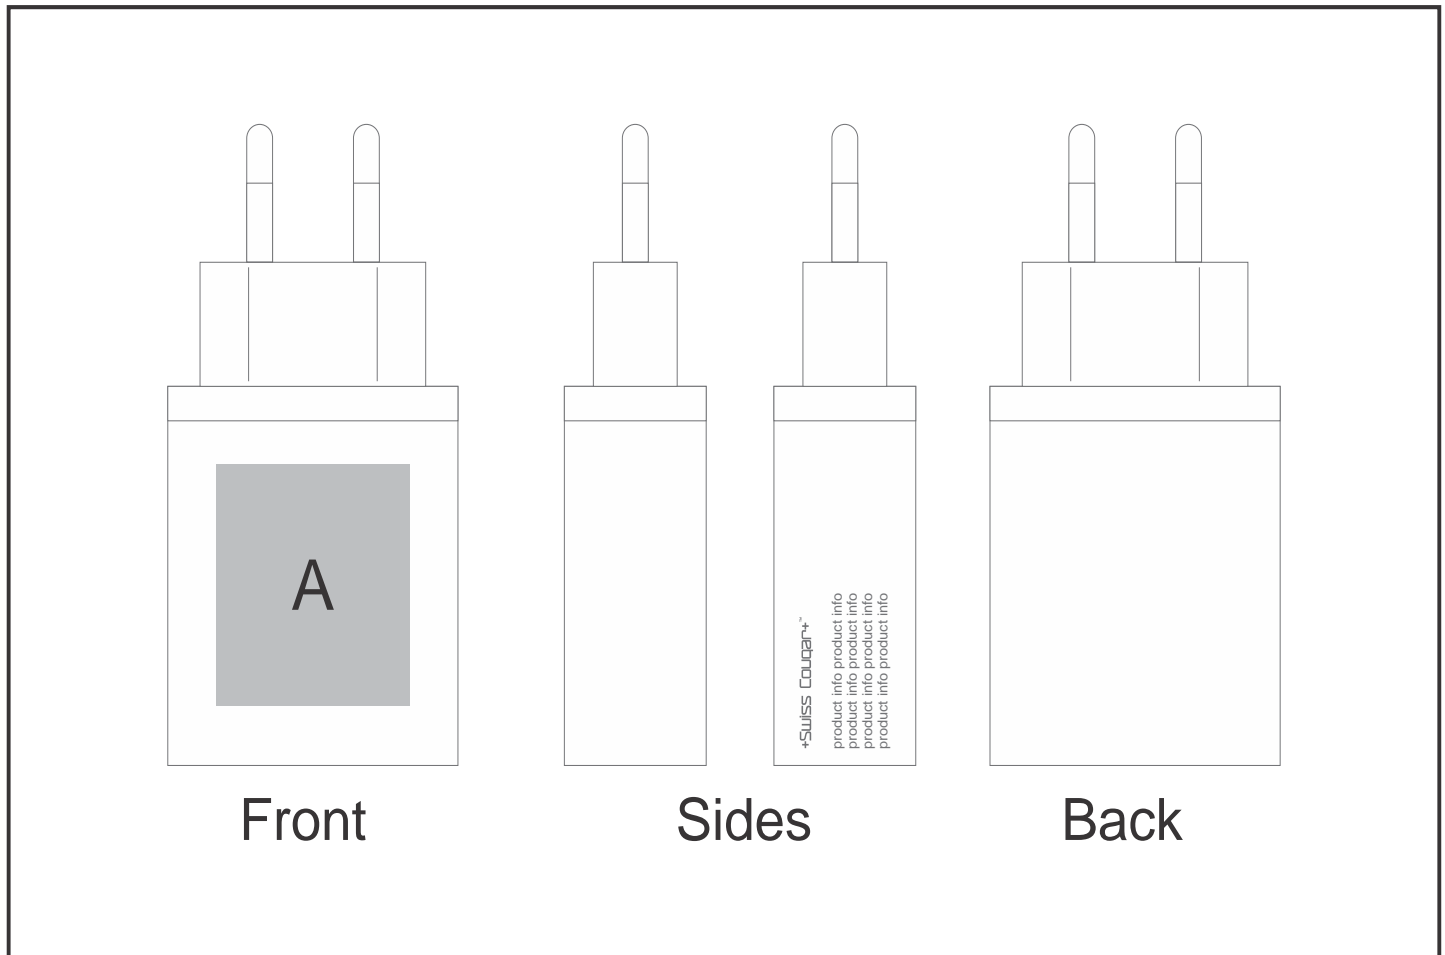

MT-SC-483-B

Swiss Cougar Portland Fast Wall Charger

Need to know:

- Includes 1-Colour 1-Position Pad Print OR 1-Position Direct Print (setup fees apply)

Branding Options:

Position	Branding Method (Branding Code)	No. of Colours	Dimension
A	Pad Printing (PB)	4 Colours	30mm wide x 35mm high
A	Direct to Print (DP-A)	Full Colour	30mm wide x 35mm high